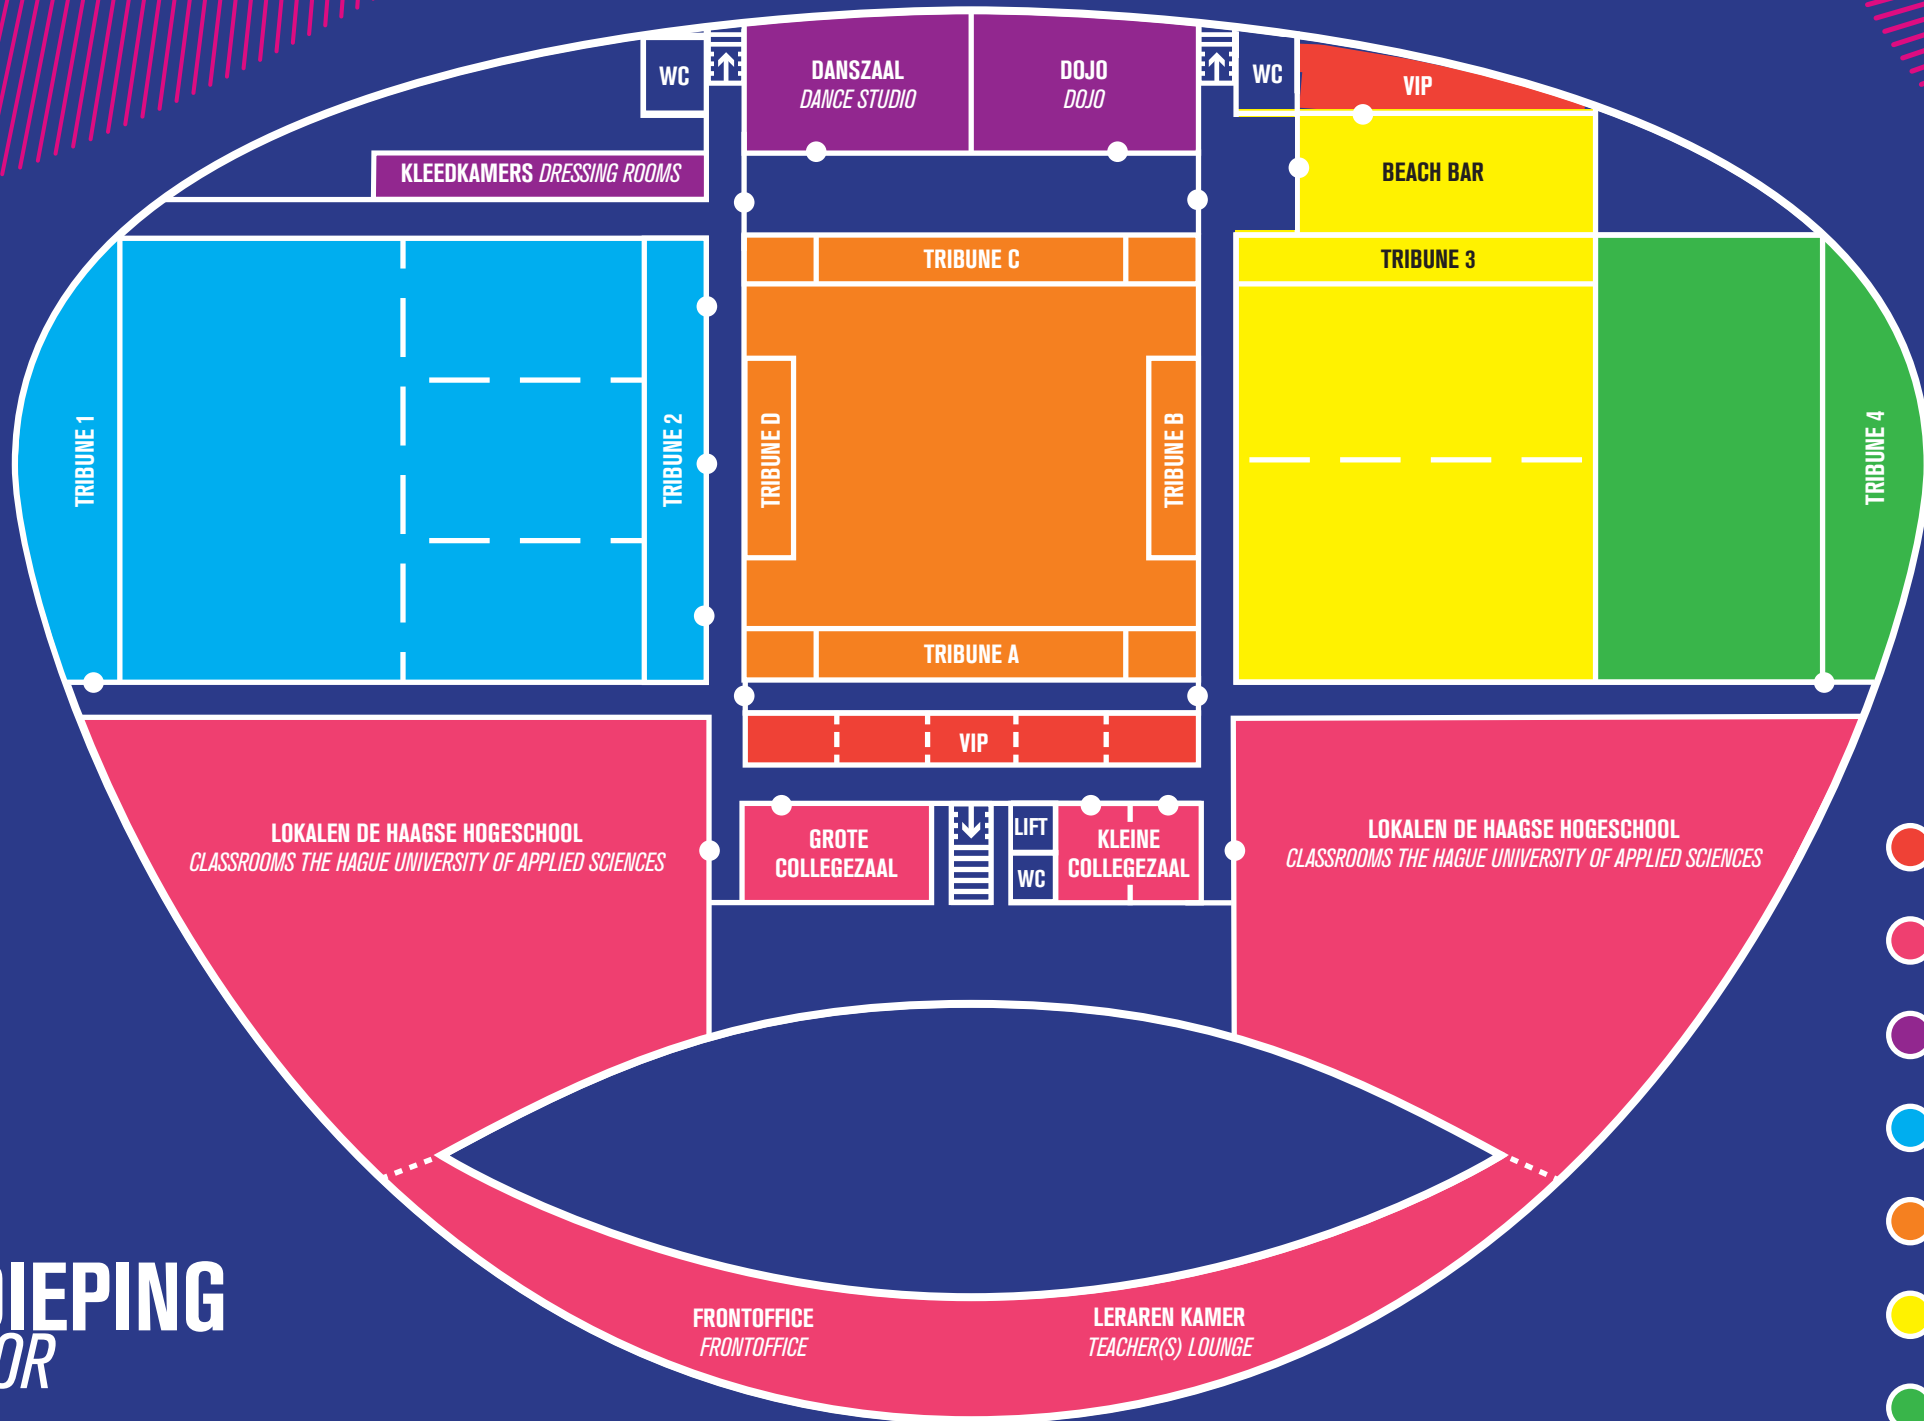

SPORTCAMPUS ZUIDERPARK

- VERGADERZALEN
MEETING ROOMS
- SCHOLEN
SCHOOLS
- SCHOOL GYMZALEN
SCHOOL SPORTS HALL
- BREEDTESPORTHAL
SPORTS HALL
- TOPSPORTHAL
TOP SPORTS HALL
- BEACHSPORTHAL A
BEACH SPORTS HALL A
- TURNHAL
GYMNATICS HALL

1^e VERDIEPING
FIRST FLOOR

SPORTCAMPUS ZUIDERPARK

BEGANE GROND
GROUND FLOOR

MINDERVALIDE PARKEERPLAATSEN

P₃ P₂ P₁