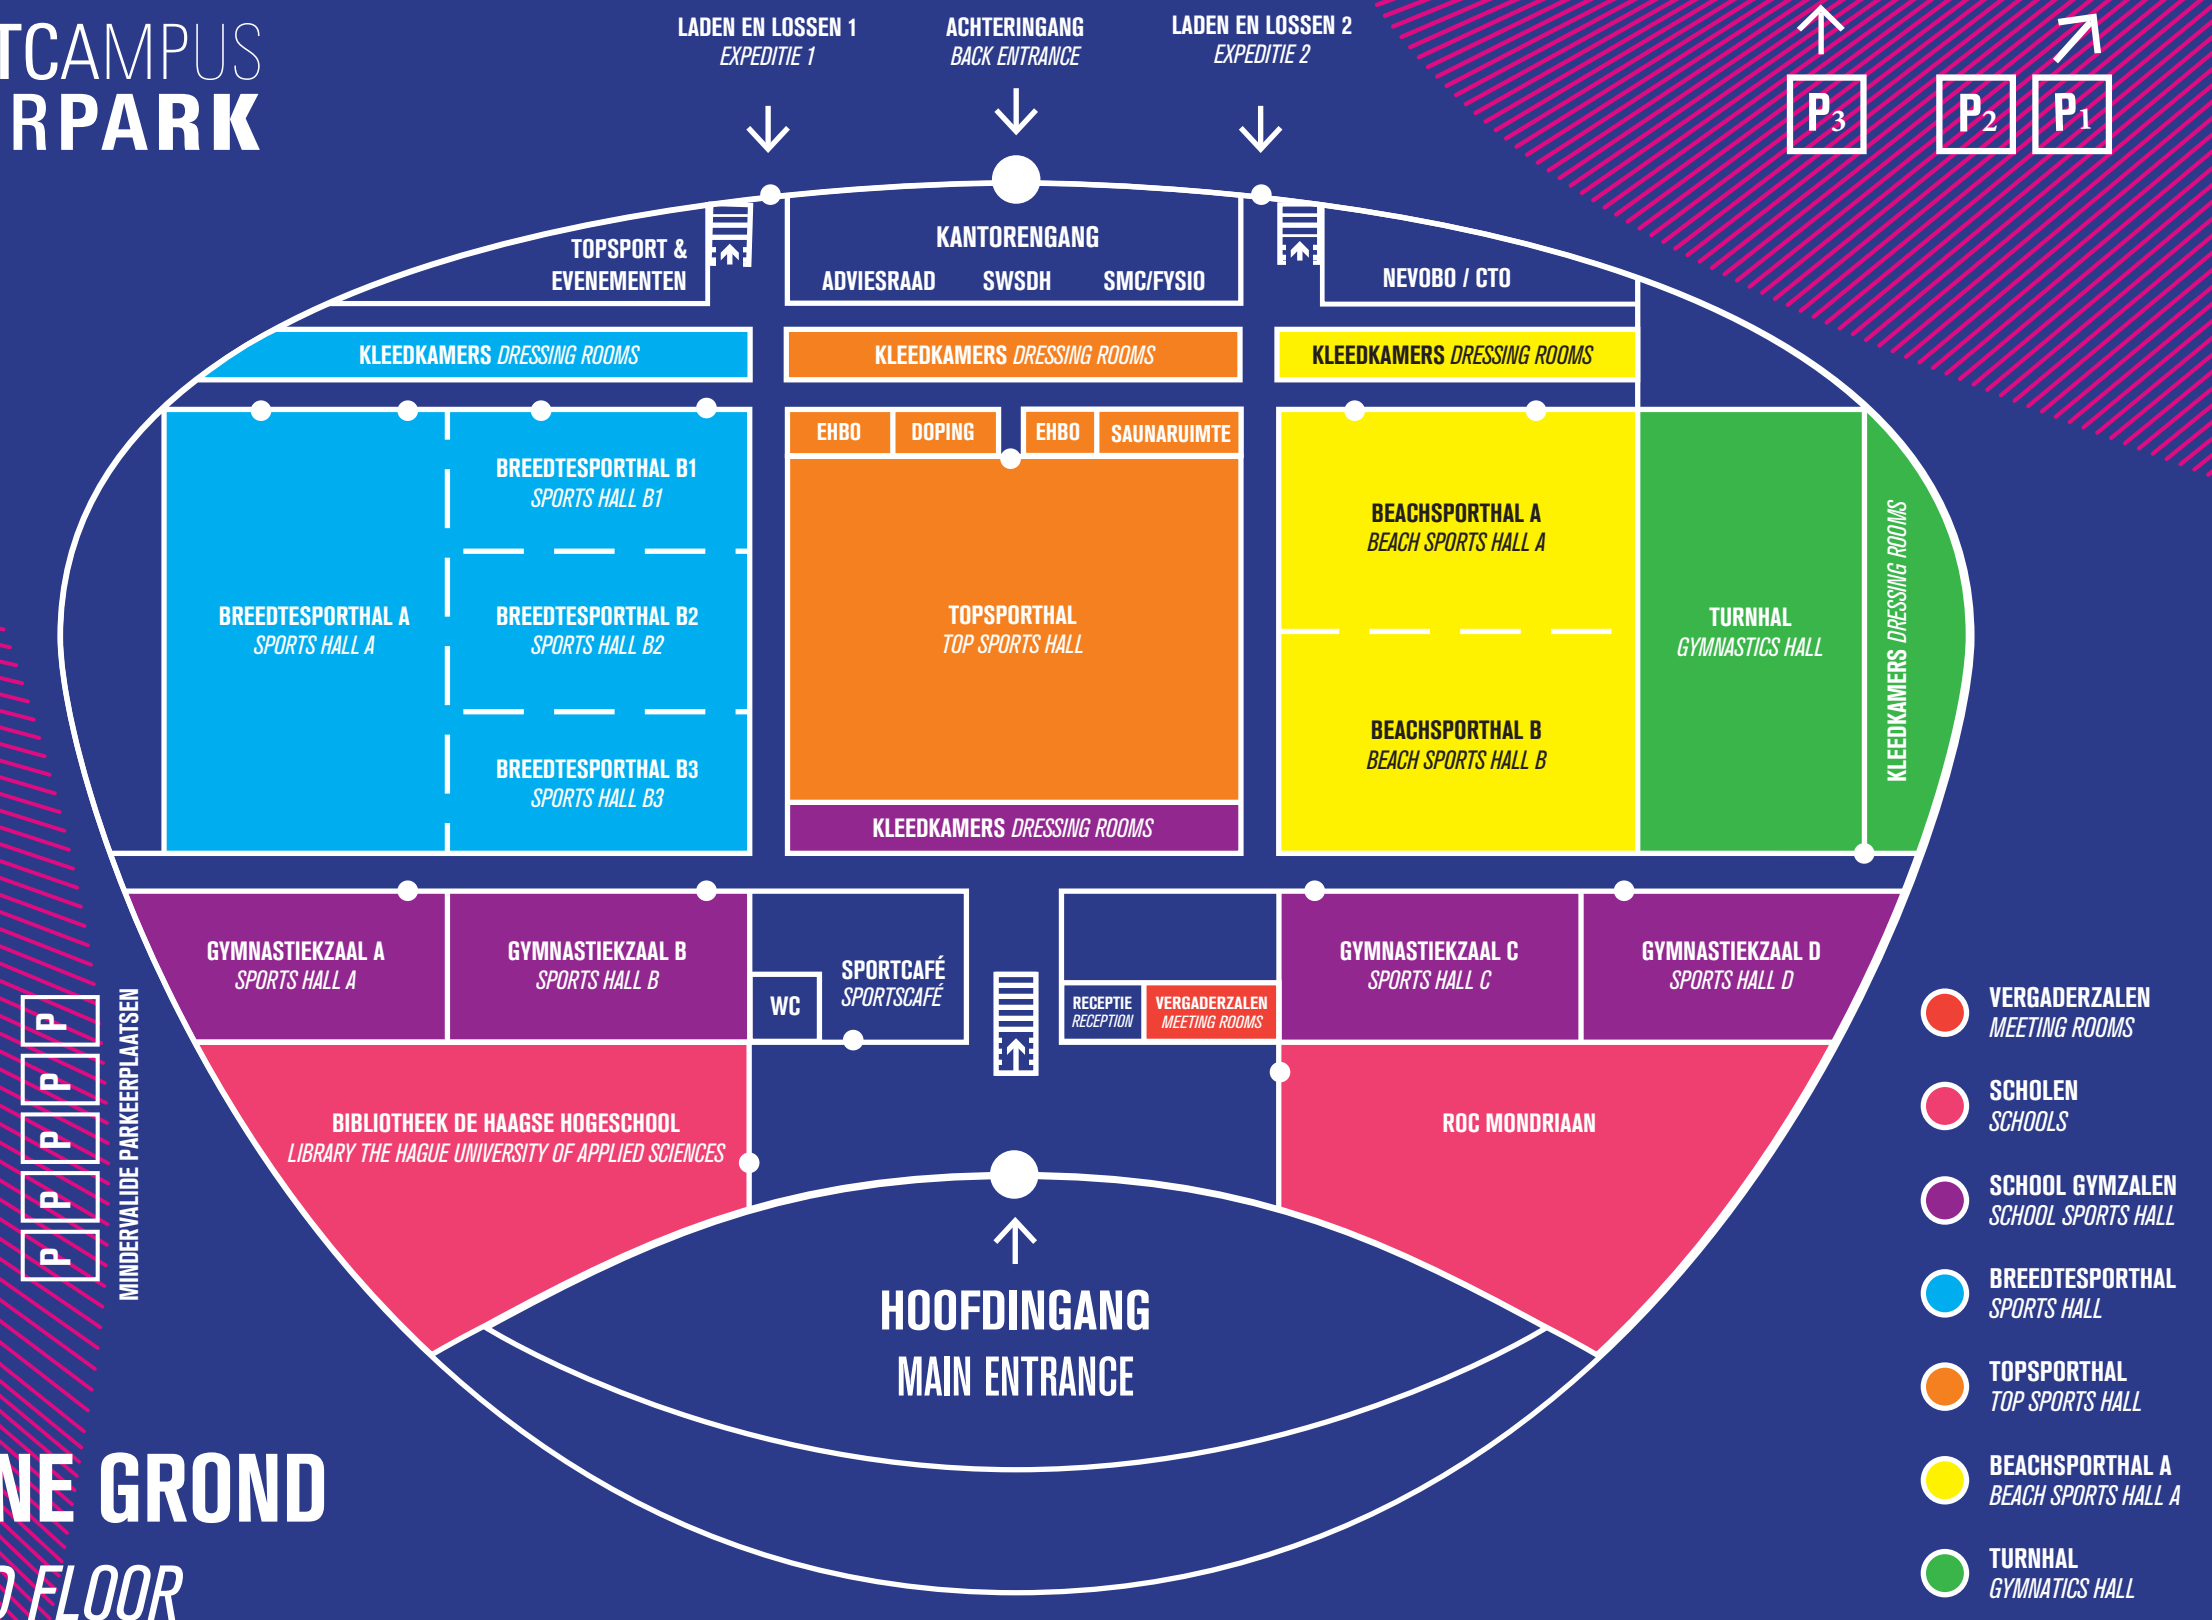

SPORTCAMPUS ZUIDERPARK

- VERGADERZALEN
MEETING ROOMS
- SCHOLEN
SCHOOLS
- SCHOOL GYMZALEN
SCHOOL SPORTS HALL
- BREEDTESPORTHAL
SPORTS HALL
- TOPSPORTHAL
TOP SPORTS HALL
- BEACHSPORTHAL A
BEACH SPORTS HALL A
- TURNHAL
GYMNATICS HALL

1^e VERDIEPING
FIRST FLOOR

SPORTCAMPUS ZUIDERPARK

BEGANE GROND
GROUND FLOOR

MINDERVALIDE PARKEERPLAATSEN

P₃ P₂ P₁